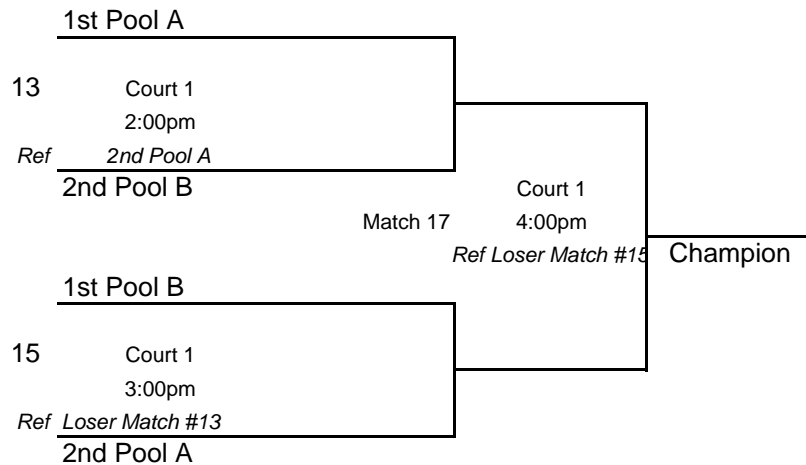

## Foley High School

Court 2 - Pool B

Match	Team	Ref
8:00 2	GC Select 18    Deep South 17	VB Dream Pcola 17
9:00 4	Capital City 18    VB Dream Pcola 17	Deep South 17
10:00 6	Capital City 18    Deep South 17	GC Select 18
11:00 8	GC Select 18    VB Dream Pcola 17	Capital City 18
12:00 10	VB Dream Pcola 17    Deep South 17	GC Select 18
1:00 12	GC Select 18    Capital City 18	Deep South 17

Team	Wins	Losses
GC Select 18		
Capital City 18		
VB Dream Pcola 17		
Deep South 17		

Pool Play 21pt Sets 4 - 25. 2 out of 3 sets Deciding Game 0 - 15  
 1st and 2nd Place Teams Advance to Gold Brackets 2 out of 3 Sets 0- 25 Deciding Set 0 - 15.  
 3rd and 4th Place Teams Advance to Silver Brackets 2 out of 3 Sets 0- 25 Deciding Set 0 - 15.

### Gold Bracket