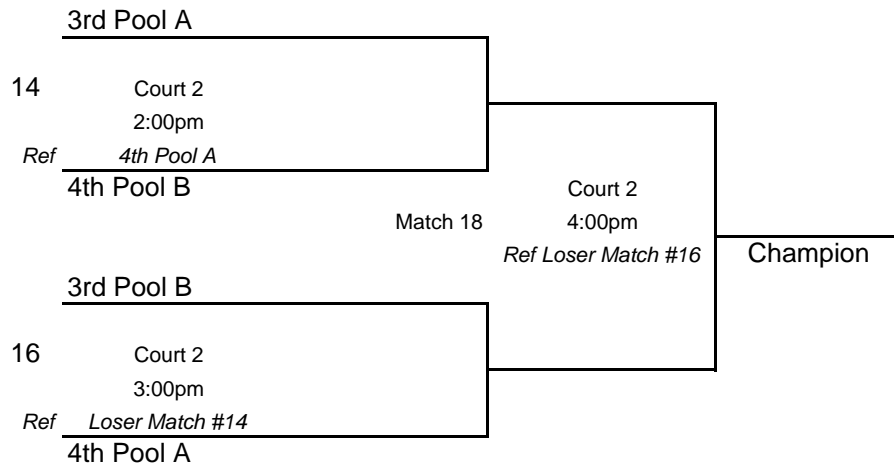

Silver Bracket

Gold and Silver Winners will be recognized.