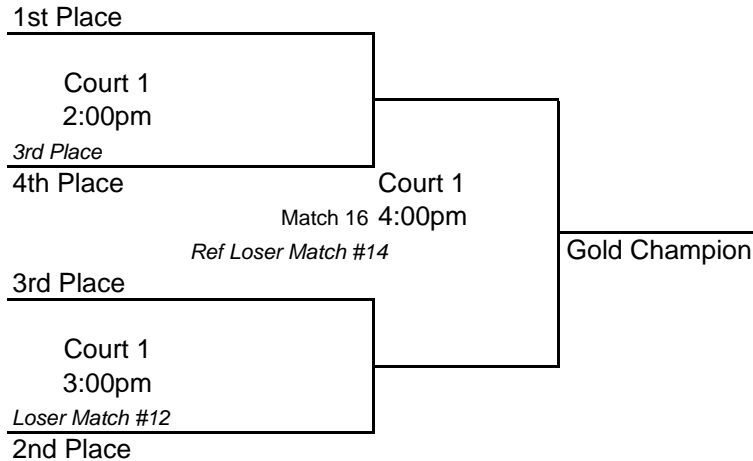

## Gulf Shores Middle

Court 1 - Pool A

Match		Team	Ref Team
8:00	1	PIVC Club	Deep South
9:00	2	ESVC 161	PIVC Power
10:00	4	Storm Jem	PIVC Club
11:00	6	PIVC Power	Club Fusion
12:00	8	ESVC 161	PIVC Club
1:00	10	PIVC Club	Club Fusion

## Gulf Shores Middle

Court 2 - Pool B

Match		Team	Ref
9:00	3	Club Fusion	ESVC 162
10:00	5	ESVC 161	Deep South
11:00	7	Storm Jem	ESVC 162
12:00	9	ESVC 162	Deep South
1:00	11	Storm Jem	PIVC Power

Pool Play 21pt Sets 4 - 25. 2 out of 3 sets Deciding Game 0 - 15  
 Top 4 Teams Advance to Gold Brackets 2 out of 3 Sets 0- 25 Deciding Set 0 - 15.  
 5th, 6th, & 7th Place Teams Advance to Silver Brackets 2 out of 3 Sets 0- 25 Deciding Set 0 - 15.

### Gold Bracket

Court 1

### Silver Bracket

Court 2

Gold and Silver Winners will be recognized.