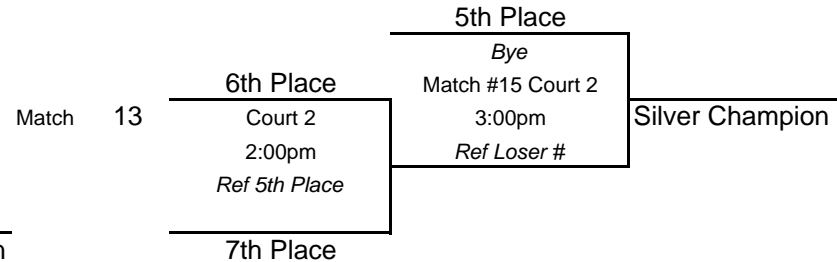

Silver Bracket

Court 2

Gold and Silver Winners will be recognized.