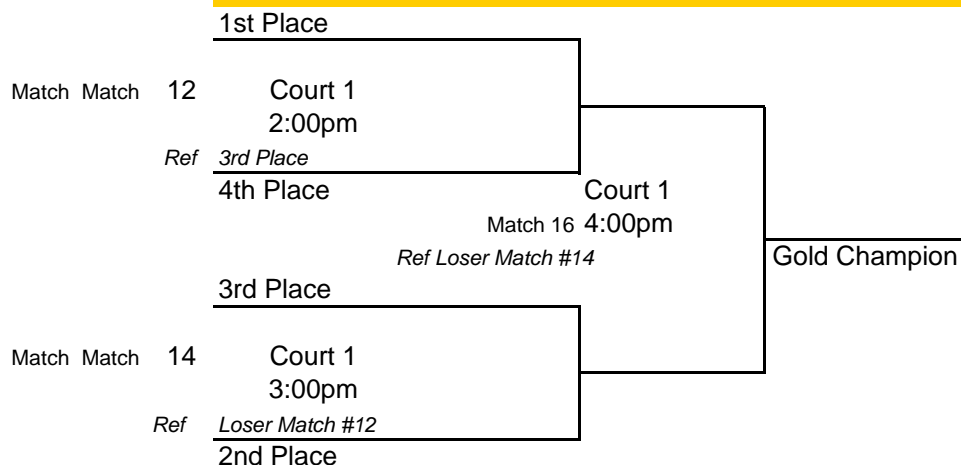

Gulf Shores Middle

Court 2 - Pool B

Match	Team	Ref
9:00 3	ESVC 152	Volleyball Pcola White
10:00 5	Storm 15 Katie	Mobile Starlings
11:00 7	ESVC 151	Volleyball Pcola White
12:00 9	Volleyball Pcola White	Mobile Starlings
1:00 11	ESVC 151	PBVC 15

Pool Play 21pt Sets 4 - 25. 2 out of 3 sets Deciding Game 0 - 15
 Top 4 Teams Advance to Gold Brackets 2 out of 3 Sets 0- 25 Deciding Set 0 - 15.
 5th, 6th, & 7th Place Teams Advance to Silver Brackets 2 out of 3 Sets 0- 25 Deciding Set 0 - 15.

Gold Bracket

Court 1

Silver Bracket

Court 2

Gold and Silver Winners will be recognized.