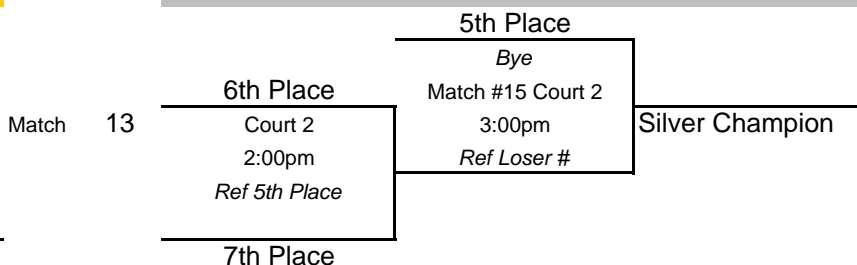

Pool Play 21pt Sets 4 - 25. 2 out of 3 sets Deciding Game 0 - 15
 Top 4 Teams Advance to Gold Brackets 2 out of 3 Sets 0- 25 Deciding Set 0 - 15.
 5th, 6th, & 7th Place Teams Advance to Silver Brackets 2 out of 3 Sets 0- 25 Deciding Set 0 - 15.

Gold Bracket

Court 1

Silver Bracket

Court 2

Gold and Silver Winners will be recognized.