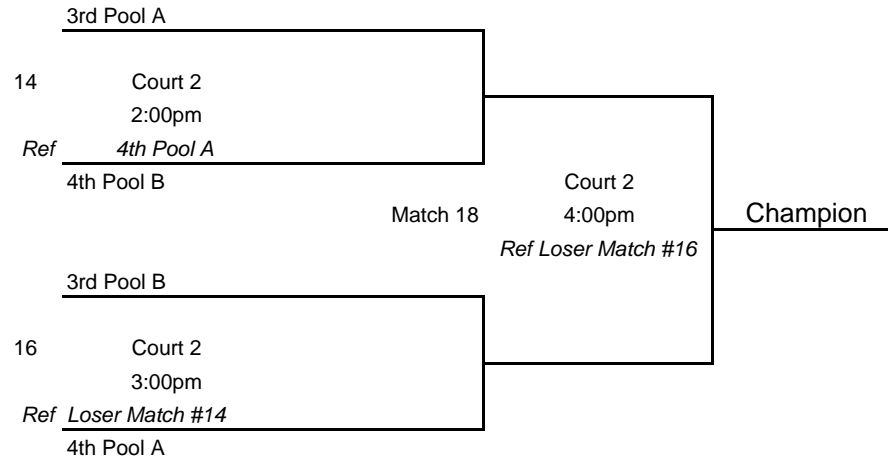

Silver Bracket

Gold and Silver Winners will be recognized.