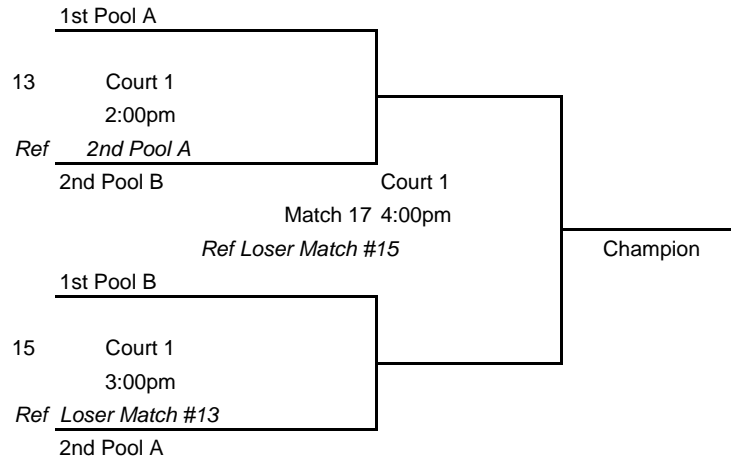

Pleasure Island Spring Classic 14s Division

Foley High School

Court 1 - Pool A

Match	Team	Ref Team
8:00 1	ESVC 141 PIVC	PBVC
9:00 3	Club Fusion PBVC	PIVC
10:00 5	Club Fusion PIVC	ESVC 141
11:00 7	ESVC 141 PBVC	Club Fusion
12:00 9	PBVC PIVC	ESVC 141
1:00 11	ESVC 141 Club Fusion	PIVC

Team	Wins	Losses
ESVC 14		
Club Fusion		
PBVC		
PIVC		

Foley High School

Court 2 - Pool B

Match	Team	Ref
8:00 2	Club Bomba 14 Deep South	ESVC 142
9:00 4	Sideout 141 ESVC 142	Deep South
10:00 6	Sideout 141 Deep South	Club Bomba 14
11:00 8	Club Bomba 14 ESVC 142	Sideout 141
12:00 10	ESVC 142 Deep South	Club Bomba 14
1:00 12	Club Bomba 14 Sideout 141	Deep South

Team	Wins	Losses
Club Bomba 14		
Sideout 141		
ESVC 142		
Deep South 14		

Pool Play 21pt Sets 4 - 25. 2 out of 3 sets Deciding Game 0 - 15
1st and 2nd Place Teams Advance to Gold Brackets 2 out of 3 Sets 0- 25 Deciding Set 0 - 15.
3rd and 4th Place Teams Advance to Silver Brackets 2 out of 3 Sets 0- 25 Deciding Set 0 - 15.

Gold Bracket