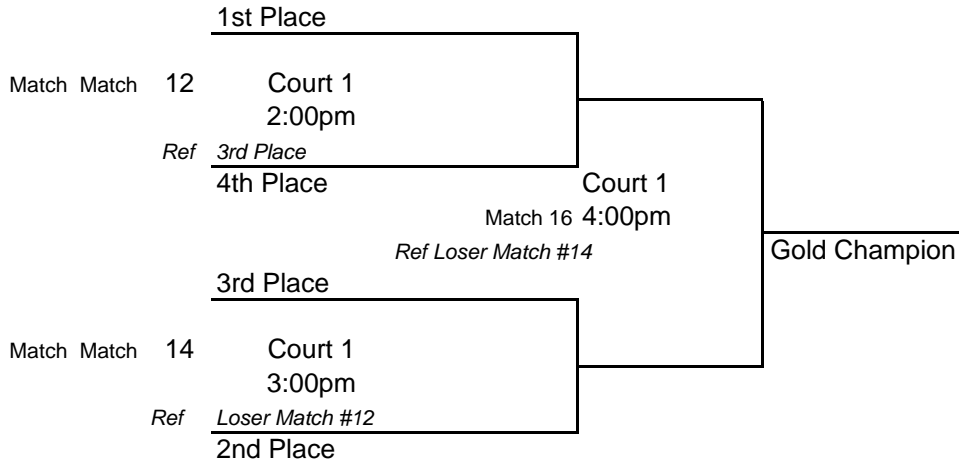

Court 1 - Pool A

Match		Team	Ref Team
8:00	1	PIVC 13	Storm 13 LT
		Storm 13 LT	Club Bomba 13
9:00	2	Club Bomba 13	Storm OJ
		Storm OJ	Storm 13 LT
10:00	4	Capital City	PIVC 13
		PIVC 13	Storm OJ
11:00	6	Storm OJ	Sideout
		Sideout	PIVC 13
12:00	8	Club Bomba 13	PIVC 13
		PIVC 13	Sideout
1:00	10	PIVC 13	Sideout
		Sideout	Club Bomba 13

Gulf Shores Middle

Court 2 - Pool B

Match		Team	Ref
9:00	3	Sideout	Club Bomba 132
		Club Bomba 132	Capital City
10:00	5	Club Bomba 13	Storm 13 LT
		Storm 13 LT	Club Bomba 132
11:00	7	Capital City	Club Bomba 132
		Club Bomba 132	Storm 13 LT
12:00	9	Club Bomba 132	Storm 13 LT
		Storm 13 LT	Capital City
1:00	11	Capital City	Storm OJ
		Storm OJ	Club Bomba 132

Pool Play 21pt Sets 4 - 25. 2 out of 3 sets Deciding Game 0 - 15
 Top 4 Teams Advance to Gold Brackets 2 out of 3 Sets 0- 25 Deciding Set 0 - 15.
 5th, 6th, & 7th Place Teams Advance to Silver Brackets 2 out of 3 Sets 0- 25 Deciding Set 0 - 15.

Gold Bracket

Court 1

Silver Bracket

Court 2

Gold and Silver Winners will be recognized.