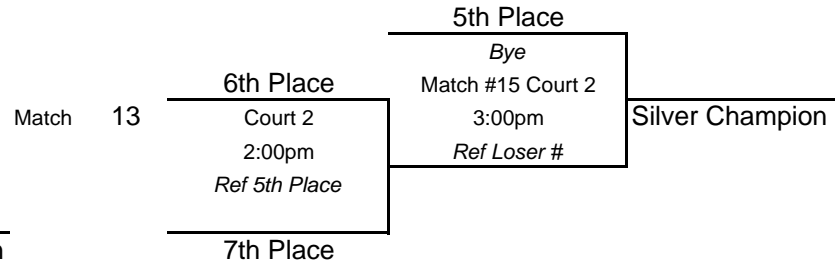

Gulf Shores Middle

Court 2 - Pool B

Match		Team	Ref
9:00	3	Sideout	Club Bomba 132
		Club Bomba 132	Capital City
10:00	5	Club Bomba 13	Storm 13 LT
		Storm 13 LT	Club Bomba 132
11:00	7	Capital City	Club Bomba 132
		Club Bomba 132	Storm 13 LT
12:00	9	Club Bomba 132	Storm 13 LT
		Storm 13 LT	Capital City
1:00	11	Capital City	Storm OJ
		Storm OJ	Club Bomba 132

Pool Play 21pt Sets 4 - 25. 2 out of 3 sets Deciding Game 0 - 15
 Top 4 Teams Advance to Gold Brackets 2 out of 3 Sets 0- 25 Deciding Set 0 - 15.
 5th, 6th, & 7th Place Teams Advance to Silver Brackets 2 out of 3 Sets 0- 25 Deciding Set 0 - 15.

Gold Bracket

Court 1

Silver Bracket

Court 2

Gold and Silver Winners will be recognized.