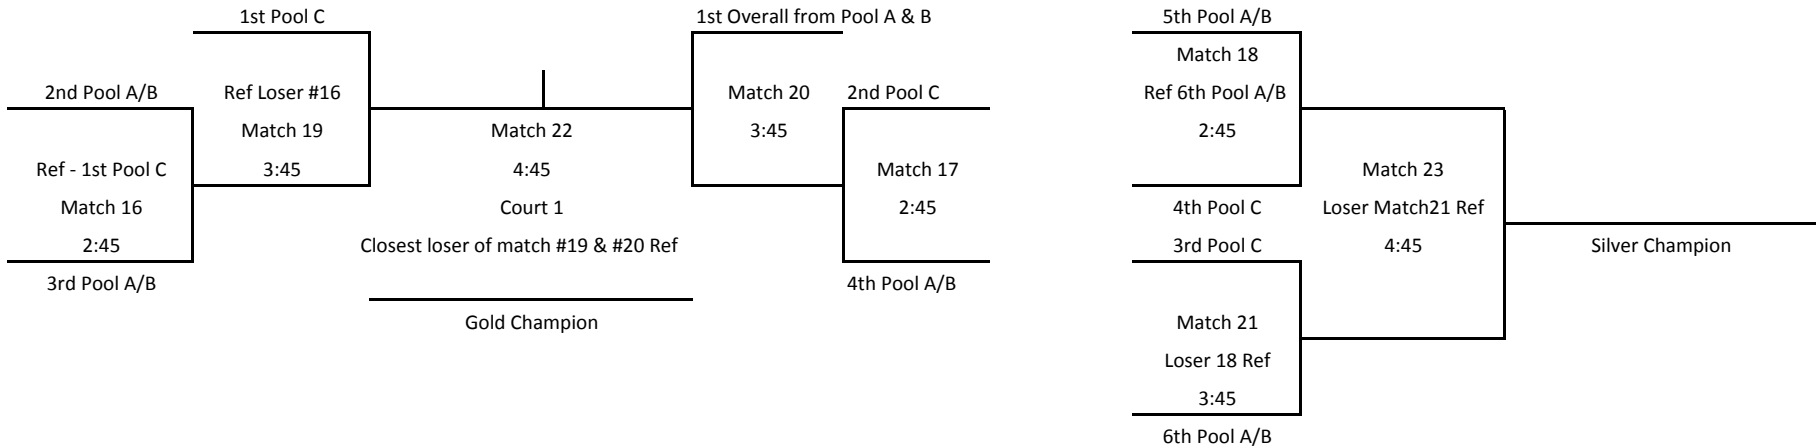

Team	Wins	Losses
PIVC 12		
Port City 122		
Sideout Emily		

Team	Wins	Losses
ESVC 121		
Sideout Sarah		
Port City 122		

Team	Wins	Losses
VB Pensacola		
Sideout Brooke		
ESVC 122		
Southern Belle		

Cross Pool Play with Pool A and B to determine final seeding among the 2 pools. All games played will determine seeding.

Top 4 teams from Pool A/B will advance to Gold Bracket. Top 2 teams from Pool C will advance to Gold Bracket

Bottom 2 teams from Pool A/B and Pool C will advance to Silver Brackets

Pool Play will have 18 point sets. Starting at 7. 2 out of 3 3rd Set 0-15

Court 1

Gold

Court 2

Silver GS Rec Court 3

Brackets 25 pt Sets 2 out of 3

Deciding Set 0-15

Gold & Silver Champion will be recognized.